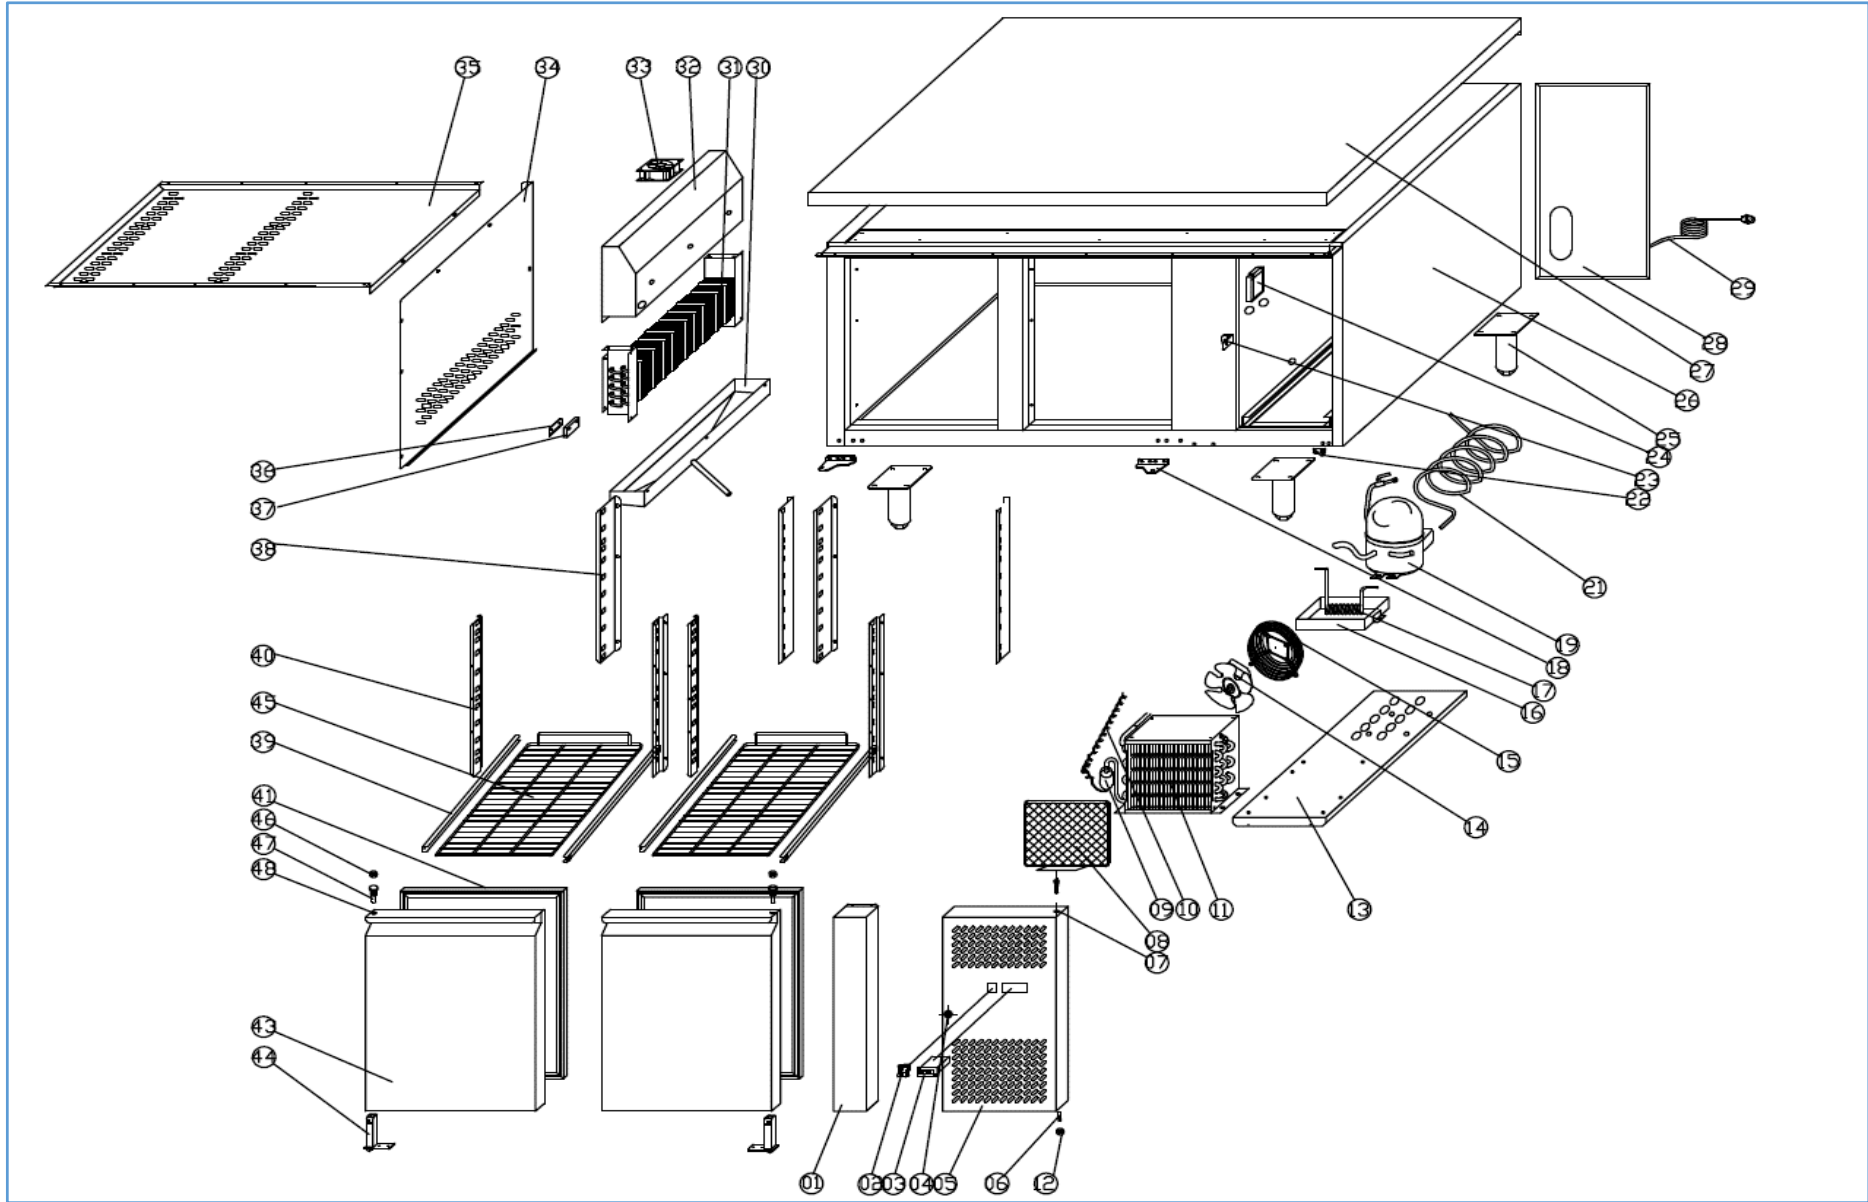

7450.1215

Onderdelen informatie

Erzatzteil information

Spare part information

Information de pièces

Onderdelenlijst 7450.1215

POS:	Art.No.:	Omschrijving:	Aantal:
1		FIXED FRONT PANEL	1PC
2	9108.0244	MAIN SWITCH	1PC
3	9390.1905	THERMOSTAT	1PC
4	9338.0300	LOCK	1PC
5	9338.0025	FRONT PANEL	1PC
6	9338.0670	HINGE AXIS	2PCS
7	9338.0295	BUSHING	2PCS
8	9338.0650	FILTER	1PC
9	9338.1980	FILTER DRIER	1PC
10	9338.1970	CAPPILARY	1PC
11	9338.0780	CONDENSER	1PC
12	9338.0105	NUT	2PCS
13		UNIT BOARD	1PC
14	9999.0136	CODENSER FAN	1PC
15	9338.1375	BASKETC GUARD GRILLS	1PC
16		WATER BOX	1PC
17		EVAPORATE PIPE	1PC
18		DOOR HINGE LEFP/RIGHT	1PAIR
19	9338.0080	COMPRESSOR	1PC
19	9338.1612	COMPRESSOR	1PC
21		SUCTION PIPE	1PC
22		FRONT PANEL HINGE	1PC
23		LOCK HOOK	1PC
24		JUNCTION BOX	1PC
25	4627.052	FEET	4PCS
26		BODY	1PC
27		TOP	1PC
28		UNIT ROOM COVER	1PC
29		PLUG	1PC
30	9338.0256	EVAPORATOR WATER PAN	1PC
31	9338.0255	EVAPORATOR	1PC
32		FAN SUPPORT	1PC
33	9338.0130	CIRCUIT FAN	1PC
34		EVAPORATOR COVER	1PC
35		AIR FLOW CONDUCT BOARD	1PC
36		SENSOR FIXED CLIP	1PC
37	9338.1502	PROBE PADDING	1PC
38		BACK SUPPORT	2PAIRS
39	4627.014	GUID	2PAIRS
40		FRONT SUPPORT	2PAIRS
41	9338.1627	GASKET	2PCS
43	9338.0285	DOOR	2PCS
44	9635.0150	DOOR SPRING HINGE	2PCS
45		SHELF	2PCS
46	9338.1425	NUT	2PCS
47	9338.1425	DOOR HINGE AXIS	2PCS
48	9338.1425	DOOR BUSHING	2PCS

Onderdelenlijst 7450.1215

POS:	Art.No.:	Omschrijving:	Aantal:
A		WHEEL	1SET
B	9338.0190	DEFROST HEATING ELEMENT	1PC
C	9338.1460	PROTECTOR FOR HEATING ELEMENT	1PC
D	9390.1905	THERMOSTAT	1PC
E		DEFROST INDICATOR	1PC